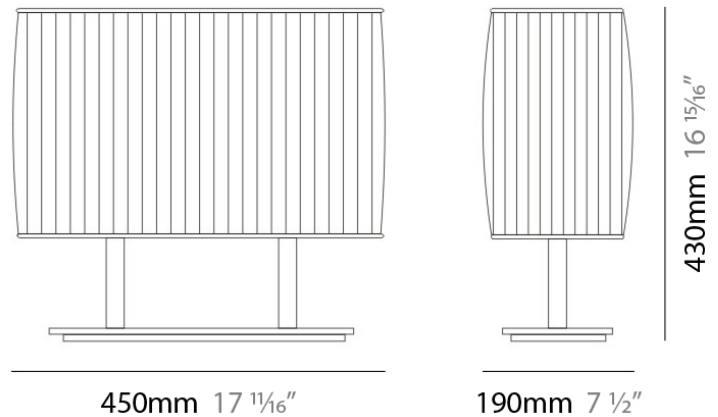

BLISSY PORTABLE

D84053

GENERAL

Series: Blissy
Brand: Panzeri
Division: Design
Mounting Type: Portable
Mounting Location: Table
Subcategory: Table

PHYSICAL

Shape: Rectangle
Length (mm): 450
Length (in): 17 ¾
Width (mm): 190
Width (in): 7 ½
Height (mm): 430
Height (in): 17
Light Distribution: Omnidirectional
Weight (kg): 4.09
Weight (lbs): 9
Diffuser: Ivory Pleated Fabric Shade
Fixture Material: Metal / Cotton

ELECTRICAL

Number of Lamps: 1
Lamp Type: LED Retrofit
Lamp Shape: A19
Bulb Included: Bulb Not Included
Total Output Wattage (W): 15
Max. Wattage Per Lamp (W): 15
Lamp Base: E26
Input Voltage (V): 120

LED

OPTICAL

RATINGS AND CERTIFICATIONS

Certified By: CSA Certified to UL and CSA Standards
IP rating: IP20