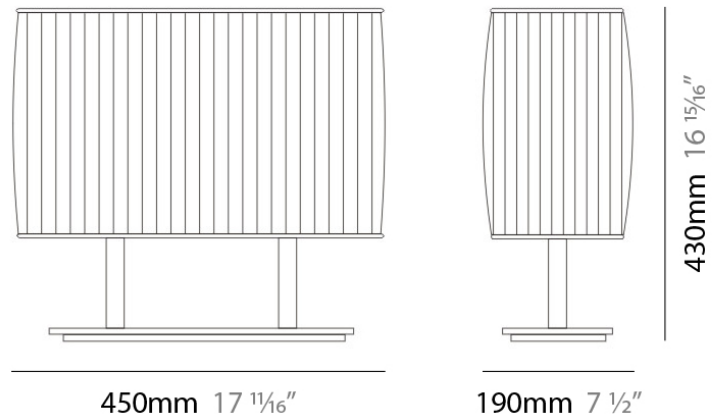

BLISSY PORTABLE

D84052

PROJECT

TYPE

NOTES

QUANTITY

DATE

GENERAL

Series: Blissy
Brand: Panzeri
Division: Design
Mounting Type: Portable
Mounting Location: Table
Subcategory: Table

PHYSICAL

Shape: Rectangle
Length (mm): 450
Length (in): 17 ³/₄
Width (mm): 190
Width (in): 7 ¹/₂
Height (mm): 430
Height (in): 17
Light Distribution: Omnidirectional
Weight (kg): 4.09
Weight (lbs): 9
Diffuser: Ivory Pleated Fabric Shade
Fixture Finish: Metallic Gray
Fixture Material: Metal / Cotton

ELECTRICAL

Number of Lamps: 1
Lamp Type: LED Retrofit
Lamp Shape: A19
Bulb Included: Bulb Not Included
Total Output Wattage (W): 8
Max. Wattage Per Lamp (W): 8
Lamp Base: E26
Input Voltage (V): 120
Upon Request: 277Vac / GU24

LED

OPTICAL

RATINGS AND CERTIFICATIONS

Certified By: CSA Certified to UL and CSA Standards
IP rating: IP20